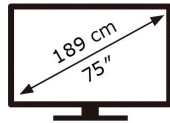

ENERGY

SAMSUNG

UE75AU7170U

155 kWh/1000h

ABCDEF **G**

190 kWh/1000h

3840 px

2160 px