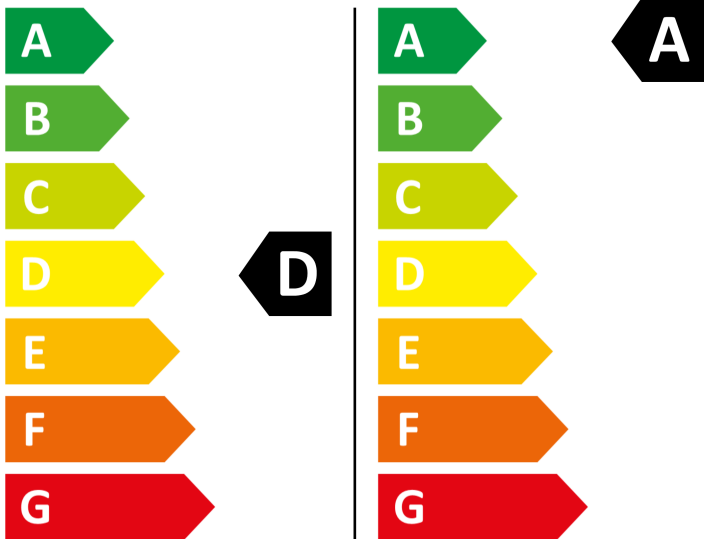

ENERG

Miele

WTW870WPM PWash&TDos 9/6 kg

307 kWh / 100

49 kWh / 100

6,0 kg

9,0 kg

73 L