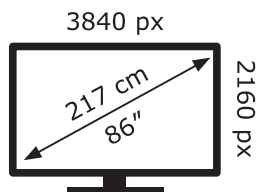

LG Electronics

86UQ801C0LB

171 kWh/1000h

ABCDEF**G**

234 kWh/1000h

2019/2013