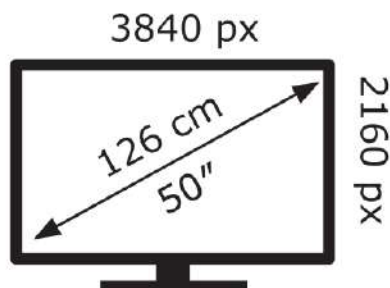

ENERG

Hisense

50A69N

54 kWh/1000h

ABCDEF**G**

80 kWh/1000h

2019/2013