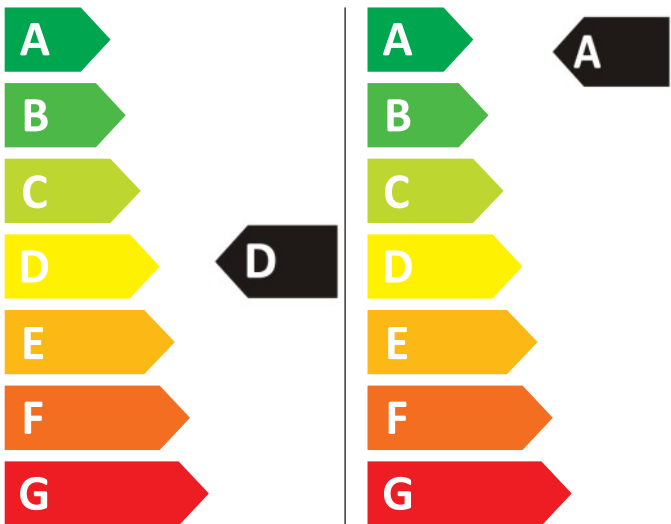

# ENERG

HOOVER

H7D 6106MBC8-S

308 kWh/100

41 kWh/100

6,0 kg

10,0kg

67 L