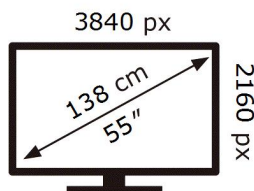

ENERG 

SAMSUNG

UE55AU9079U

94 kWh/1000h

ABCDEF **G**

125 kWh/1000h

2019/2013