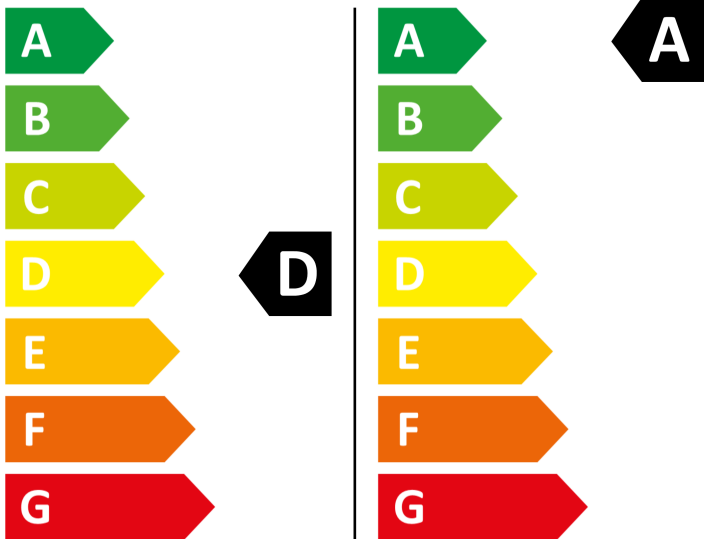

ENERG

Miele

WTI370 WPM

PWash 8/5 kg

262 kWh / 100

46 kWh / 100

5,0 kg

8,0 kg