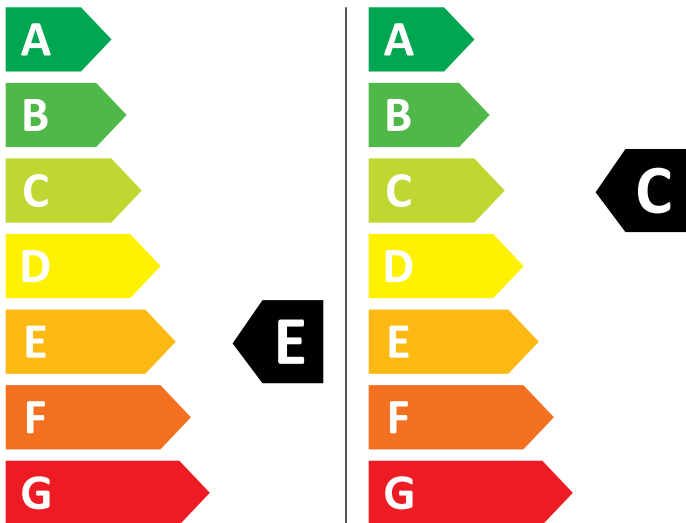

# ENERG

AEG

L7WBG861 914605143

💧 376 kWh/100

💧 63 kWh/100

6,0 kg

8,0 kg

70 L