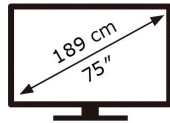

**ENERGY**

SAMSUNG

UE75TU7170U

**184** kWh/1000h

ABCDEF **G**

**224** kWh/1000h

3840 px

2160 px