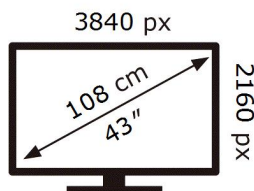

ENERG 

SAMSUNG

UE43AU7175U

70 kWh/1000h

ABCDEF **G**

103 kWh/1000h

2019/2013