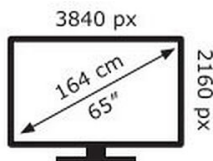

Panasonic

TX-65JZ1500E

131 kWh/1000h

ABCDEF**G**

147 kWh/1000h

2019/2013