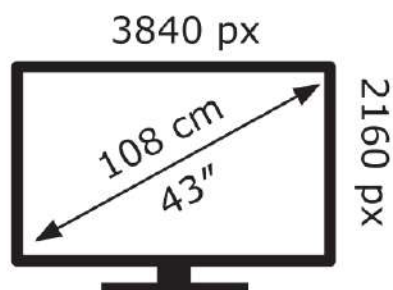

ENERG

Hisense

43A79NQ

48 kWh/1000h

ABCDEF**G**

95 kWh/1000h

2019/2013