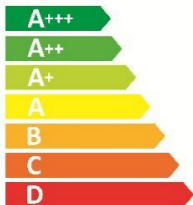

## beko

OIM 27200 X

7791683805

**A**

**71**

L

**0.95** kWh/cycle\*

**0.81** kWh/cycle\*