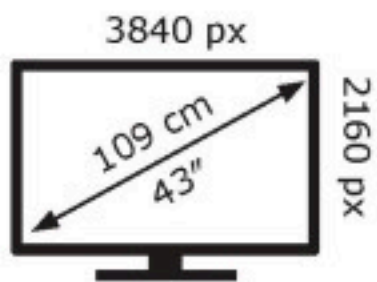

ENERG

TELE System

TS43FL4KSMV13

50 kWh/1000h

ABCDEF**G**

51 kWh/1000h

2019/2013